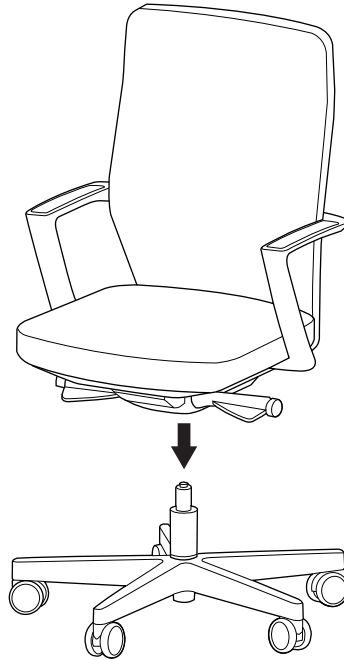

ASSEMBLY
INSTRUCTION

1

X3
M8 x 25mm

3

2

For models: 939ZYKC73NC
939PYKW73NW

SONOMA

models: 939ZYKC73NC, 939PYKW73NW
938ZYKC73NC, 938PYKW73NW

MERRYFAIR®

USER INSTRUCTIONS

- A** Seat Depth Adjustment
Pull the lever under the right-side of the seat to adjust fore and aft position.
- B** Seat Height Adjustment
Flip up lever on right-side to raise or lower seat. Adjust such that your feet are adequately supported on floor.
- C** Headrest Height Adjustment
Hold both sides of the headrest and pull up or down to adjust the height. Available for models 939ZYKC73NC and 939PYKW73NW only.
- D** Lumbar Height Adjustment
Slide the knob on the lower back-side up or down for desired lumbar position.
- E** Recline Free-Range Adjustment
Use the dial located on the lower right-side to adjust free-range from 0° to 20° in 4-steps.