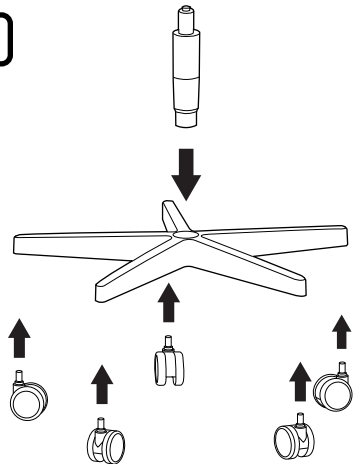

ASSEMBLY
INSTRUCTION

1

X3
M8 x 25mm

3

2

For models: 939ZYKC73NC
939PYKW73NW

SONOMA

models: 939ZYKC73NC, 939PYKW73NW
938ZYKC73NC, 938PYKW73NW

MERRYFAIR®

USER INSTRUCTIONS

- A** Seat Depth Adjustment
Pull the lever under the right-side of the seat to adjust fore and aft position.
- B** Seat Height Adjustment
Flip up lever on right-side to raise or lower seat. Adjust such that your feet are adequately supported on floor.
- C** Headrest Height Adjustment
Hold both sides of the headrest and pull up or down to adjust the height. Available for models 939ZYKC73NC and 939PYKW73NW only.
- D** Lumbar Height Adjustment
Slide the knob on the lower back-side up or down for desired lumbar position.
- E** Recline Free-Range Adjustment
Use the dial located on the lower right-side to adjust free-range from 0° to 20° in 4-steps.