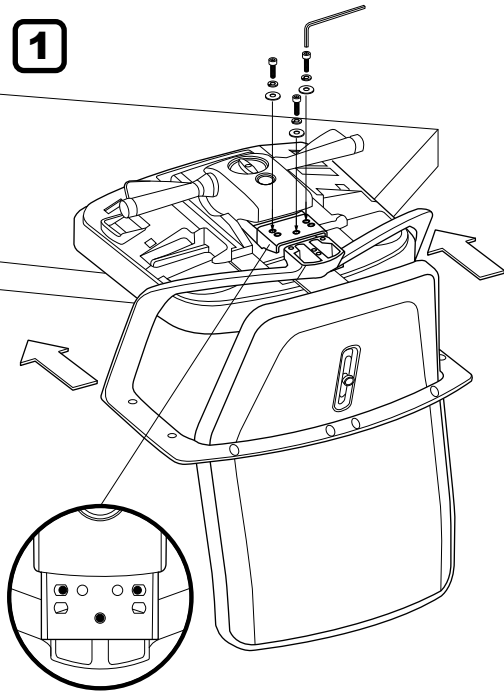

ASSEMBLY
INSTRUCTION

1

X3
M8 x 25mm

3

2

For models: 939ZYKC73NC
939PYKW73NW

SONOMA

models: 939ZYKC73NC, 939PYKW73NW
938ZYKC73NC, 938PYKW73NW

MERRYFAIR®

USER INSTRUCTIONS

- A** Seat Depth Adjustment
Pull the lever under the right-side of the seat to adjust fore and aft position.
- B** Seat Height Adjustment
Flip up lever on right-side to raise or lower seat. Adjust such that your feet are adequately supported on floor.
- C** Headrest Height Adjustment
Hold both sides of the headrest and pull up or down to adjust the height. Available for models 939ZYKC73NC and 939PYKW73NW only.
- D** Lumbar Height Adjustment
Slide the knob on the lower back-side up or down for desired lumbar position.
- E** Recline Free-Range Adjustment
Use the dial located on the lower right-side to adjust free-range from 0° to 20° in 4-steps.