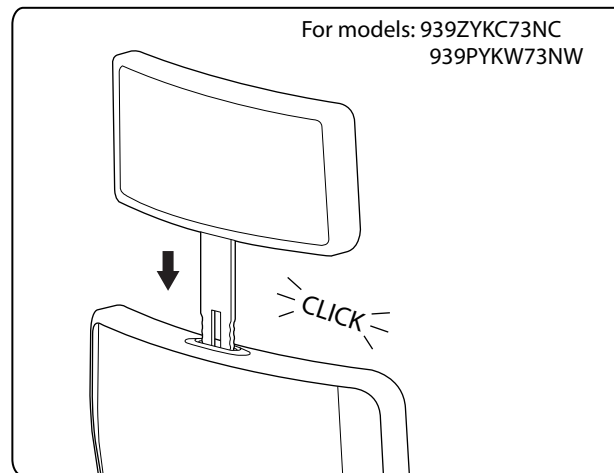

ASSEMBLY
INSTRUCTION

1

X3
M8 x 25mm

3

2

For models: 939ZYKC73NC
939PYKW73NW

SONOMA

models: 939ZYKC73NC, 939PYKW73NW
938ZYKC73NC, 938PYKW73NW

MERRYFAIR®

USER INSTRUCTIONS

- A** Seat Depth Adjustment
Pull the lever under the right-side of the seat to adjust fore and aft position.
- B** Seat Height Adjustment
Flip up lever on right-side to raise or lower seat. Adjust such that your feet are adequately supported on floor.
- C** Headrest Height Adjustment
Hold both sides of the headrest and pull up or down to adjust the height. Available for models 939ZYKC73NC and 939PYKW73NW only.
- D** Lumbar Height Adjustment
Slide the knob on the lower back-side up or down for desired lumbar position.
- E** Recline Free-Range Adjustment
Use the dial located on the lower right-side to adjust free-range from 0° to 20° in 4-steps.