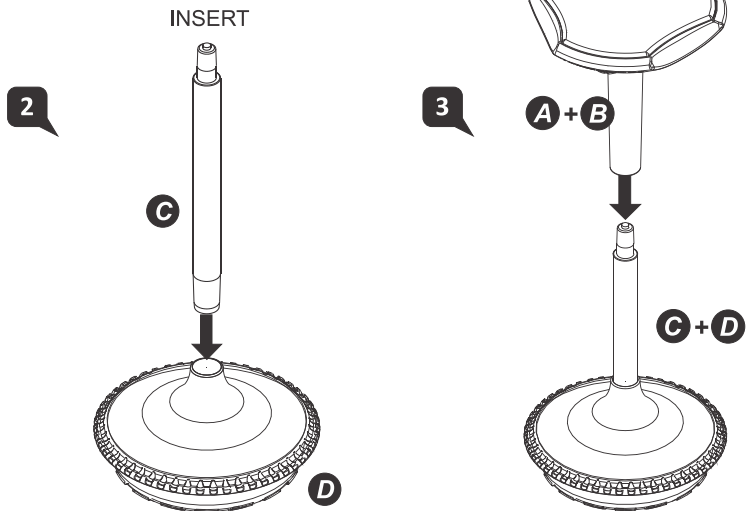

# Assembly Instruction

# User Instruction

- A** *Seat Height Adjustment*  
Height is adjusted by any 3 buttons easily found under seat.

MERRYFAIR.

**sitool**  
Model : 300B NA A00 Y