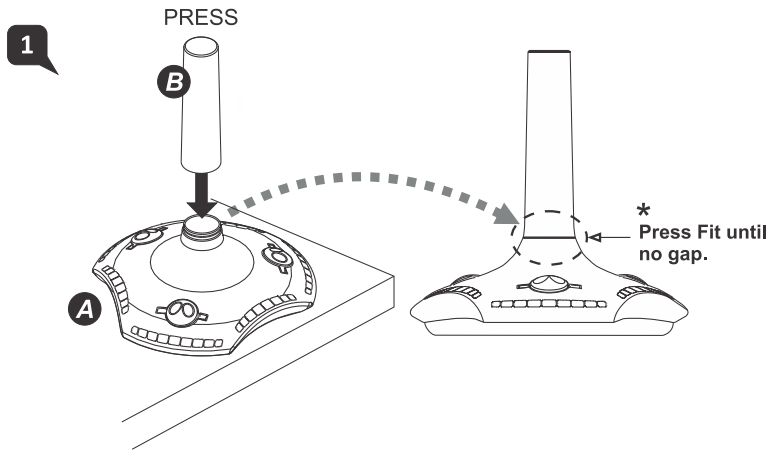

# Assembly Instruction

# User Instruction

- A** *Seat Height Adjustment*  
Height is adjusted by any 3 buttons easily found under seat.

MERRYFAIR.

**sitool**  
Model : 300B NA A00 Y