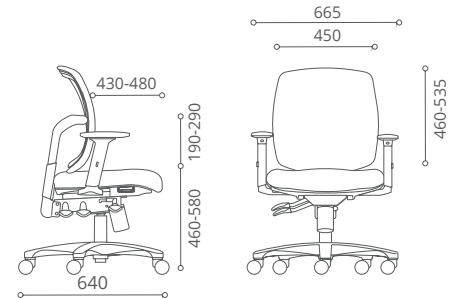

Seat

Seat consists of moulded polyurethane foam on a 2-piece shell structure, injection moulded in black polypropylene. Seat depth is adjustable by build-in-sliding seat and lever controlled. Seat height is adjustable for 120mm by means of a pneumatic gas spring.

Base

640mm Five-prong base of injection moulded polypropylene plastic. 50mm dual-wheel castors of moulded polyamide (nylon).

Height Adjustable Headrest

Seat Tilt Adjustment

Pneumatic Seat Height Adjustment

Sliding Seat

Height Adjustable Backrest

Height Adjustable Armrest

Tilting Backrest Free-tilting backrest

Depth-Angle Adjustable Armrest 2-way adjustable armrest

Swivel-Mesh Chair
High Back
 1219 TJ A78 M2

Mid Back
 1218 TJ A78 M2

Mid Back Swivel-Mesh Chair
 956 TJ A78 M2

Mid Back Swivel-Mesh Chair
 976 TG A78 M2

Swivel Chair
Mid Back
 958 TJ A78 M2

Low Back
 957 TJ A78 M2

High Back Swivel Chair
639 TJ A63 BB

Mid Back Swivel Chair
638 TJ A63 BB