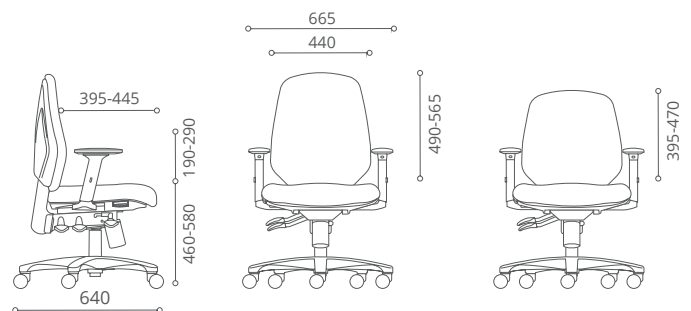

Seat

Seat consists of moulded polyurethane foam on a 2-piece shell structure, injection moulded in black polypropylene. Seat depth is adjustable by build-in-sliding seat and lever controlled. Seat height is adjustable for 120mm by means of a pneumatic gas spring.

Sliding Seat

Height Adjustable Backrest

Height Adjustable Armrest

Tilting Backrest Free-tilting backrest

Depth-Angle Adjustable Armrest 2-way adjustable armrest

Swivel-Mesh Chair
High Back
 1219 TJ A78 M2

Mid Back
 1218 TJ A78 M2

Mid Back Swivel-Mesh Chair
 956 TJ A78 M2

Mid Back Swivel-Mesh Chair
 976 TG A78 M2

Swivel Chair
Mid Back
 958 TJ A78 M2

Low Back
 957 TJ A78 M2

High Back Swivel Chair
639 TJ A63 BB

Mid Back Swivel Chair
638 TJ A63 BB

Low Back Swivel Chair
637 TJ A63 BB

Swivel Chair
Mid Back
978 TG A78 M2

Low Back
977 TG A78 M2

Saga: Options

Armrest

3-Way Adjustable Armrest
(A78)

3-Way Adjustable Armrest
with PU Armpad
(A69)

3-Way Adjustable Armrest
(A45)