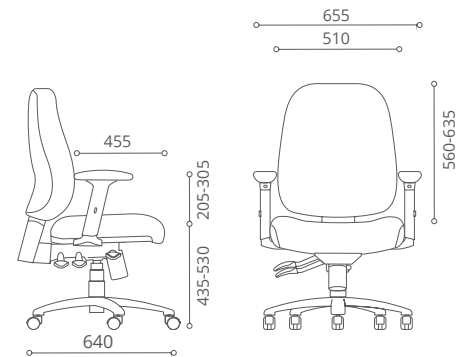

Seat

Seat consists of moulded polyurethane foam on a 2-piece shell structure, injection moulded in black polypropylene. Seat depth is adjustable by build-in-sliding seat and lever controlled. Seat height is adjustable for 120mm by means of a pneumatic gas spring.

Sliding Seat

Height Adjustable Backrest

Height Adjustable Armrest

Tilting Backrest Free-tilting backrest

Depth-Angle Adjustable Armrest 2-way adjustable armrest

Swivel-Mesh Chair
High Back
 1219 TJ A78 M2

Mid Back
 1218 TJ A78 M2

Mid Back Swivel-Mesh Chair
 956 TJ A78 M2

Mid Back Swivel-Mesh Chair
 976 TG A78 M2

Swivel Chair
Mid Back
 958 TJ A78 M2

Low Back
 957 TJ A78 M2

High Back Swivel Chair
639 TJ A63 BB

Mid Back Swivel Chair
638 TJ A63 BB

Low Back Swivel Chair
637 TJ A63 BB

Swivel Chair
Mid Back
978 TG A78 M2

Low Back
977 TG A78 M2

Saga: Options

Armrest

3-Way Adjustable Armrest
(A78)

3-Way Adjustable Armrest
with PU Armpad
(A69)

3-Way Adjustable Armrest
(A45)