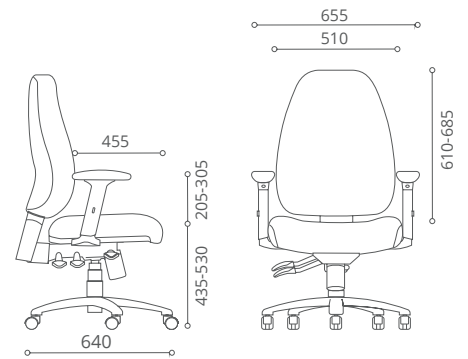

Base

640mm Five-prong base of injection moulded polypropylene plastic. 50mm dual-wheel castors of moulded polyamide (nylon).

Height Adjustable Headrest

Seat Tilt Adjustment

Pneumatic Seat Height Adjustment

Sliding Seat

Height Adjustable Backrest

Height Adjustable Armrest

Tilting Backrest Free-tilting backrest

Depth-Angle Adjustable Armrest 2-way adjustable armrest

Swivel-Mesh Chair
High Back
 1219 TJ A78 M2

Mid Back
 1218 TJ A78 M2

Mid Back Swivel-Mesh Chair
 956 TJ A78 M2

Mid Back Swivel-Mesh Chair
 976 TG A78 M2

Swivel Chair
Mid Back
 958 TJ A78 M2

Low Back
 957 TJ A78 M2

High Back Swivel Chair
639 TJ A63 BB

Mid Back Swivel Chair
638 TJ A63 BB

Low Back Swivel Chair
637 TJ A63 BB

Swivel Chair
Mid Back
978 TG A78 M2

Low Back
977 TG A78 M2

Saga: Options

Armrest

3-Way Adjustable Armrest
(A78)

3-Way Adjustable Armrest
with PU Armpad
(A69)

3-Way Adjustable Armrest
(A45)