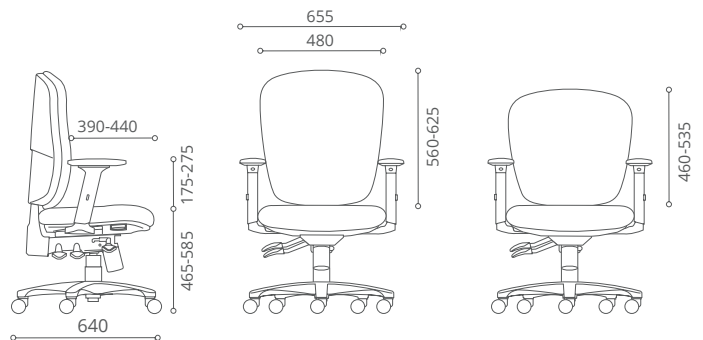

Seat

Seat consists of moulded polyurethane foam on a 2-piece shell structure, injection moulded in black polypropylene. Seat depth is adjustable by build-in-sliding seat and lever controlled. Seat height is adjustable for 120mm by means of a pneumatic gas spring.

Sliding Seat

Height Adjustable Backrest

Height Adjustable Armrest

Tilting Backrest Free-tilting backrest

Depth-Angle Adjustable Armrest 2-way adjustable armrest

Swivel-Mesh Chair
High Back
 1219 TJ A78 M2

Mid Back
 1218 TJ A78 M2

Mid Back Swivel-Mesh Chair
 956 TJ A78 M2

Mid Back Swivel-Mesh Chair
 976 TG A78 M2

Swivel Chair
Mid Back
 958 TJ A78 M2

Low Back
 957 TJ A78 M2

High Back Swivel Chair
639 TJ A63 BB

Mid Back Swivel Chair
638 TJ A63 BB

Low Back Swivel Chair
637 TJ A63 BB

Swivel Chair
Mid Back
978 TG A78 M2

Low Back
977 TG A78 M2

Saga: Options

Armrest

3-Way Adjustable Armrest
(A78)

3-Way Adjustable Armrest
with PU Armpad
(A69)

3-Way Adjustable Armrest
(A45)