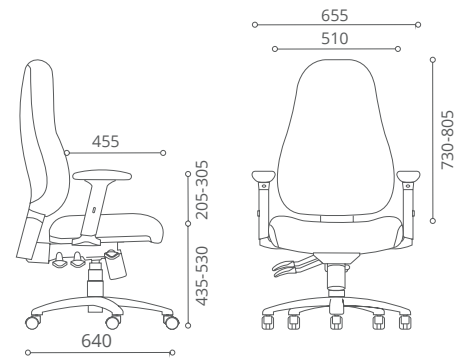

Base

640mm Five-prong base of injection moulded polypropylene plastic. 50mm dual-wheel castors of moulded polyamide (nylon).

Height Adjustable Headrest

Seat Tilt Adjustment

Pneumatic Seat Height Adjustment

Sliding Seat

Height Adjustable Backrest

Height Adjustable Armrest

Tilting Backrest Free-tilting backrest

Depth-Angle Adjustable Armrest 2-way adjustable armrest

Swivel-Mesh Chair
High Back
 1219 TJ A78 M2

Mid Back
 1218 TJ A78 M2

Mid Back Swivel-Mesh Chair
 956 TJ A78 M2

Mid Back Swivel-Mesh Chair
 976 TG A78 M2

Swivel Chair
Mid Back
 958 TJ A78 M2

Low Back
 957 TJ A78 M2

High Back Swivel Chair
639 TJ A63 BB

Mid Back Swivel Chair
638 TJ A63 BB

Low Back Swivel Chair
637 TJ A63 BB

Swivel Chair
Mid Back
978 TG A78 M2

Low Back
977 TG A78 M2

Saga: Options

Armrest

3-Way Adjustable Armrest
(A78)

3-Way Adjustable Armrest
with PU Armpad
(A69)

3-Way Adjustable Armrest
(A45)