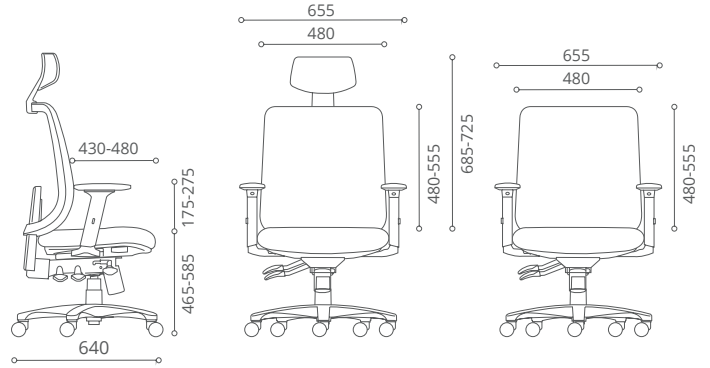

Seat

Seat consists of moulded polyurethane foam on a 2-piece shell structure, injection moulded in black polypropylene. Seat depth is adjustable by build-in-sliding seat and lever controlled. Seat height is adjustable for 120mm by means of a pneumatic gas spring.

Base

640mm Five-prong base of injection moulded polypropylene plastic. 50mm dual-wheel castors of moulded polyamide (nylon).

Height Adjustable Headrest

Seat Tilt Adjustment

Pneumatic Seat Height Adjustment

Sliding Seat

Height Adjustable Backrest

Height Adjustable Armrest

Tilting Backrest Free-tilting backrest

Depth-Angle Adjustable Armrest 2-way adjustable armrest

Swivel-Mesh Chair
High Back
 1219 TJ A78 M2

Mid Back
 1218 TJ A78 M2

Mid Back Swivel-Mesh Chair
 956 TJ A78 M2

Mid Back Swivel-Mesh Chair
 976 TG A78 M2

Swivel Chair
Mid Back
 958 TJ A78 M2

Low Back
 957 TJ A78 M2

High Back Swivel Chair
639 TJ A63 BB

Mid Back Swivel Chair
638 TJ A63 BB