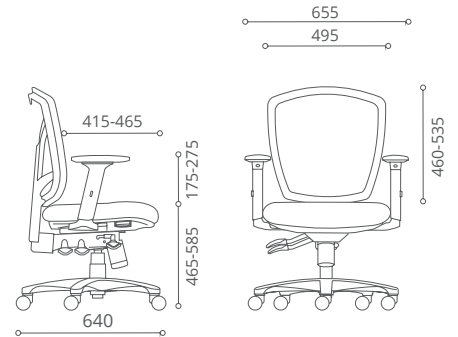

Seat

Seat consists of moulded polyurethane foam on a 2-piece shell structure, injection moulded in black polypropylene. Seat depth is adjustable by build-in-sliding seat and lever controlled. Seat height is adjustable for 120mm by means of a pneumatic gas spring.

Base

640mm Five-prong base of injection moulded polypropylene plastic. 50mm dual-wheel castors of moulded polyamide (nylon).

Height Adjustable Headrest

Seat Tilt Adjustment

Pneumatic Seat Height Adjustment

Sliding Seat

Height Adjustable Backrest

Height Adjustable Armrest

Tilting Backrest Free-tilting backrest

Depth-Angle Adjustable Armrest 2-way adjustable armrest

Swivel-Mesh Chair
High Back
 1219 TJ A78 M2

Mid Back
 1218 TJ A78 M2

Mid Back Swivel-Mesh Chair
 956 TJ A78 M2

Mid Back Swivel-Mesh Chair
 976 TG A78 M2

Swivel Chair
Mid Back
 958 TJ A78 M2

Low Back
 957 TJ A78 M2

High Back Swivel Chair
639 TJ A63 BB

Mid Back Swivel Chair
638 TJ A63 BB