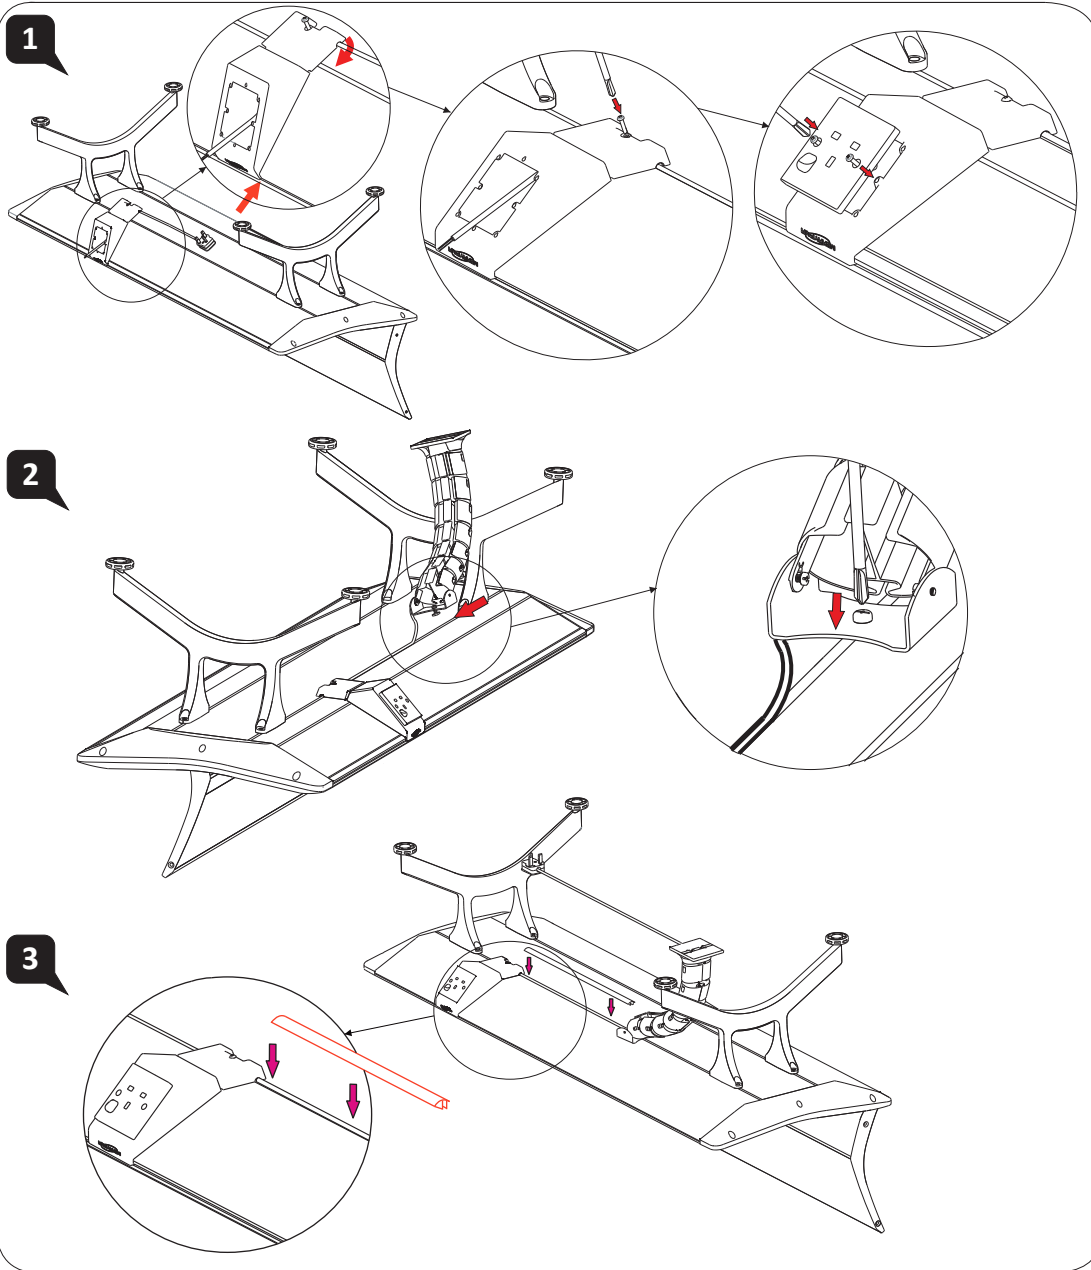

Assembly Instruction

MERRYFAIR®

Silver Surf POWER OUTLET