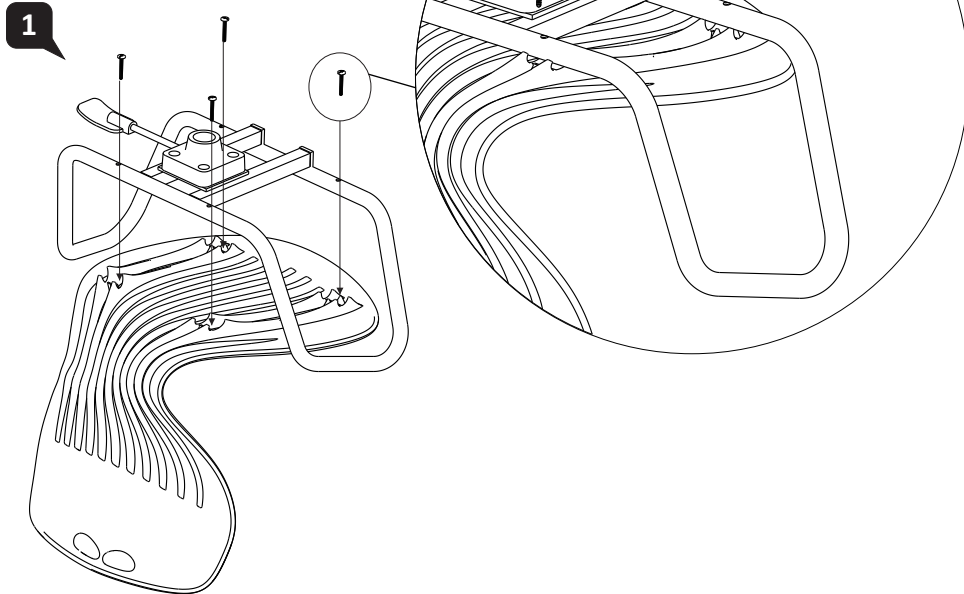

Assembly Instruction

User Instruction

MERRYFAIR.

Mata

Model : G056* HB A21 M3
G054* HB A21 T4

A

Seat Height Adjustable

Pull up lever on right-side to raise or lower seat. Adjust such that your feet are adequately supported on floor.