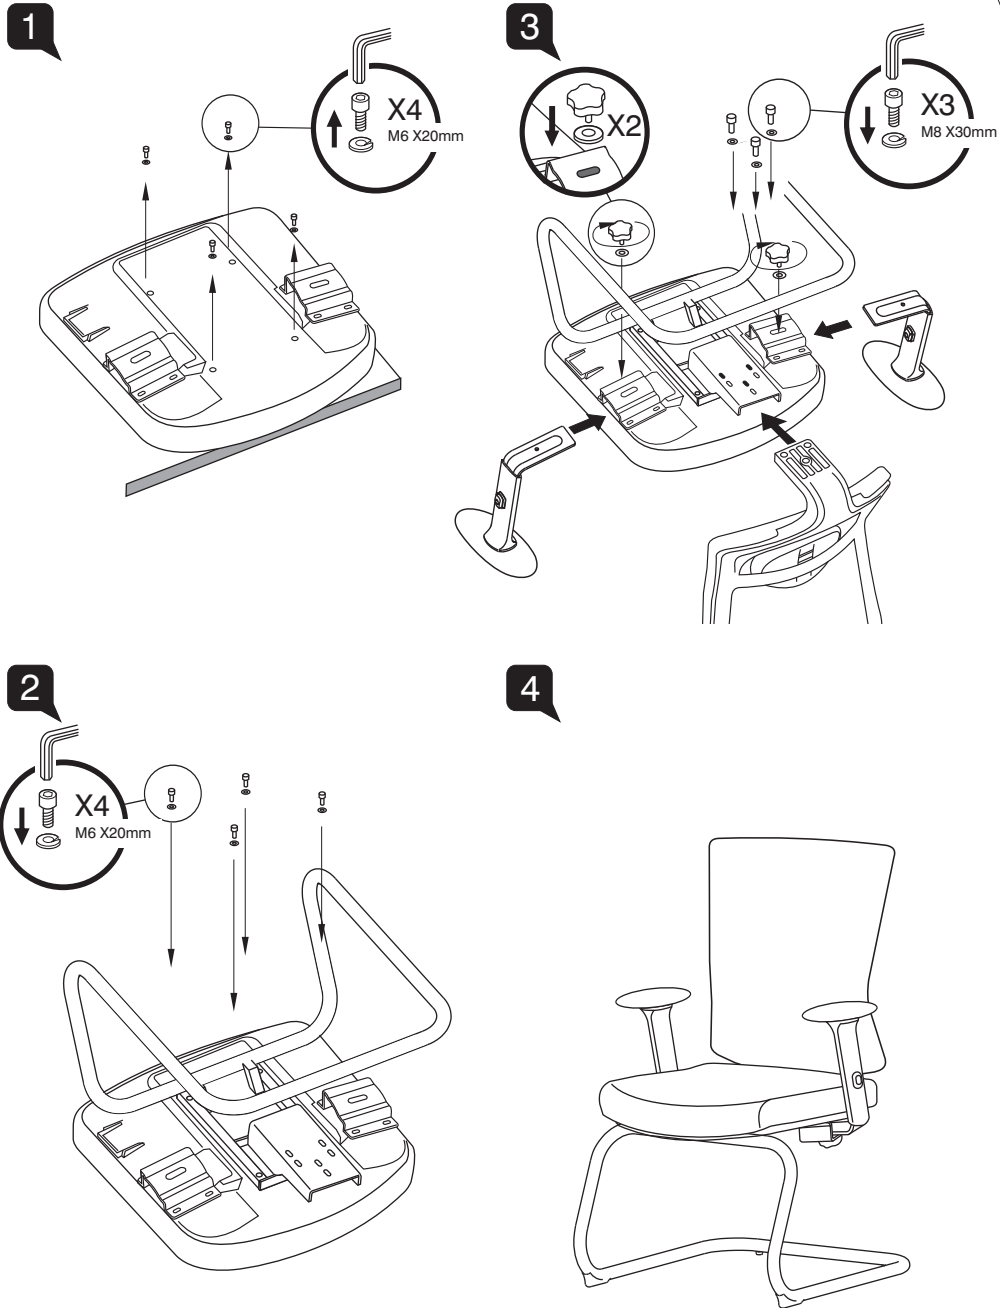

Assembly Instruction

FORTE

Models

961 NA A69 B

User Instructions

- A** **Armrest Height**
Press the button and raise or lower the armrest. Adjust height to adequately support elbows to take strain off shoulders.
- B** **Armrest Width**
Turn bottom knob clockwise to loosen the armrest and adjust inwards or outwards to suite your shoulder width.
- C** **Armpad Angle**
Grasp armpads and rotate them inwards or outwards to adjust elbow support to suite specific tasks. An inward position works during keyboard use, while an outward position is recommended during mousing.
- D** **Armrest Depth**
Grasp armpads and push them forwards and backwards to suite your arm support.
- E** **Lumbar Height Adjustment**
Slide the lumbar support up or down for desired lumbar position.