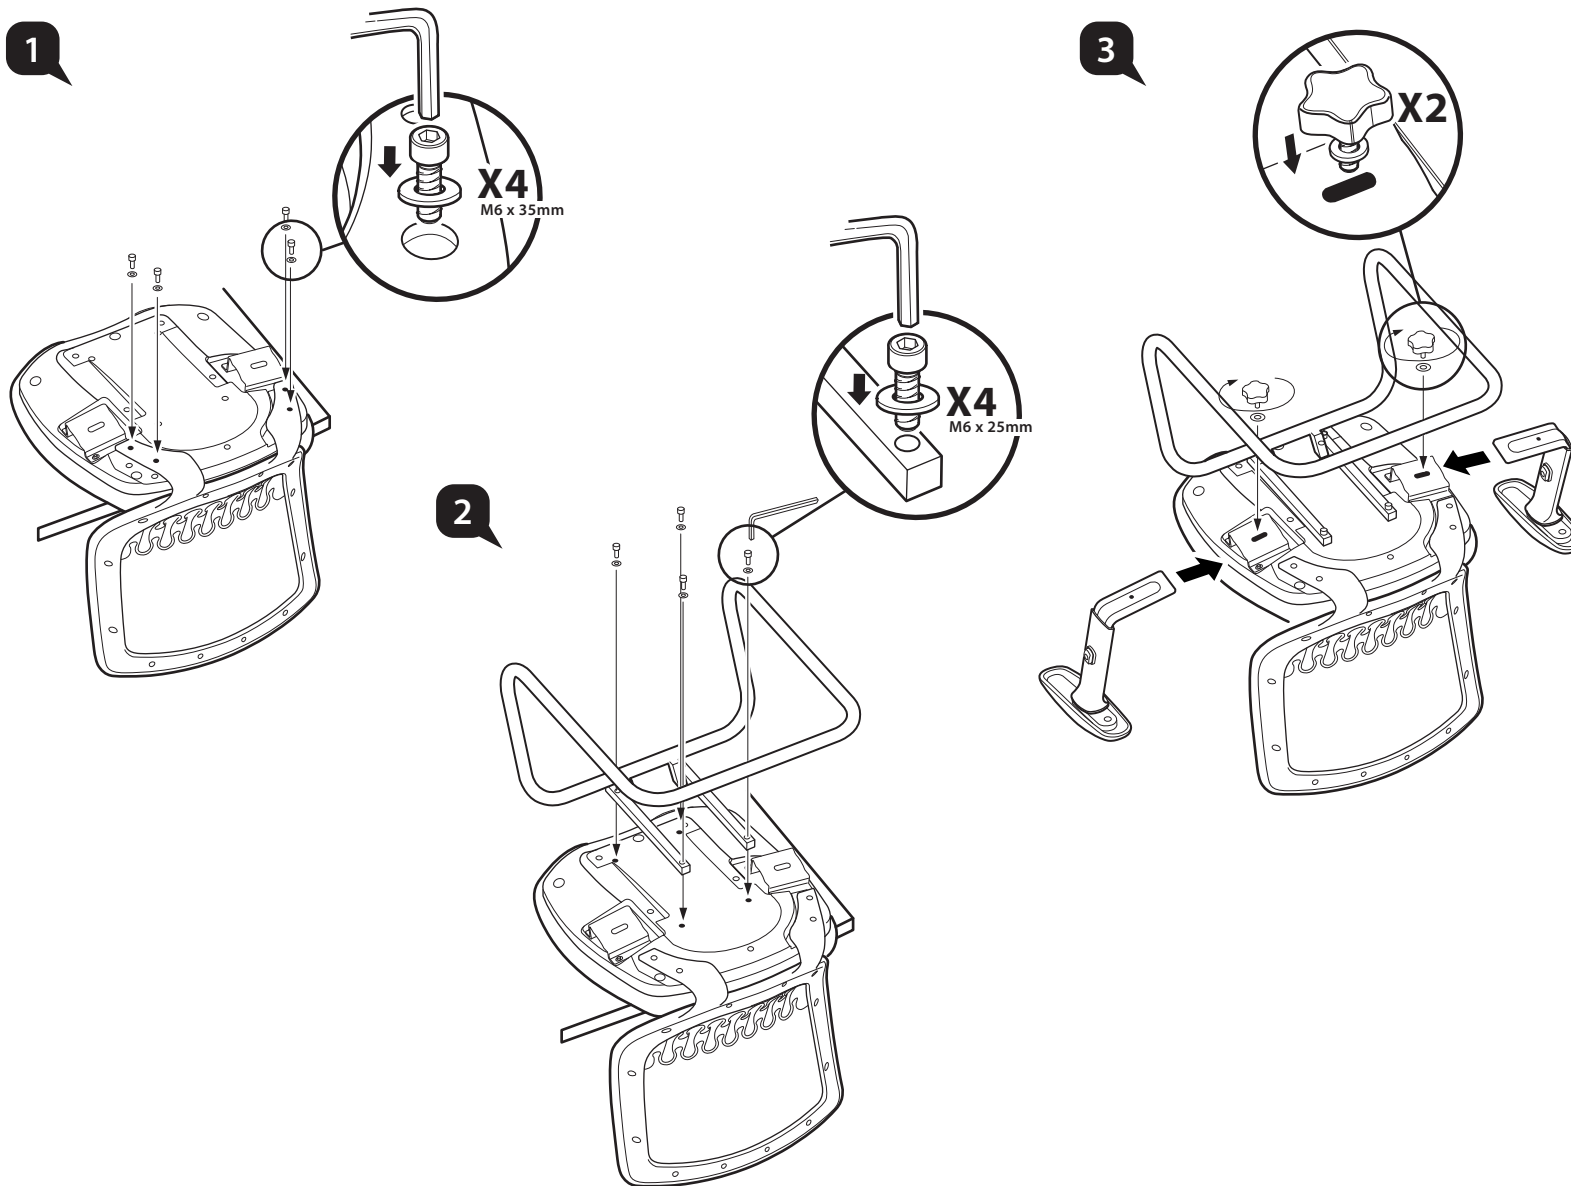

Assembly Instruction

MERRYFAIR®

Esie
model: 361 NA A4S B

User Instructions

MERRYFAIR®

A *Armrest Height*

Press the button and raise or lower the armrest. Adjust height to adequately support elbows to take strain off shoulders.

B *Armrest Width*

Turn bottom knob clockwise loosen the armrest and adjust inwards or outwards to suite your shoulder width.

C *Armpad Angle*

Grasp armpads and rotate them inwards or outwards to adjust elbow support to suit specific tasks. An inward position works during keyboard use, while an outward position is recommended during mousing.

D *Armpad Depth*

Grasp armpads and push them forwards or backwards to suite your arm support.

Esie

model: 361 NA A4S B