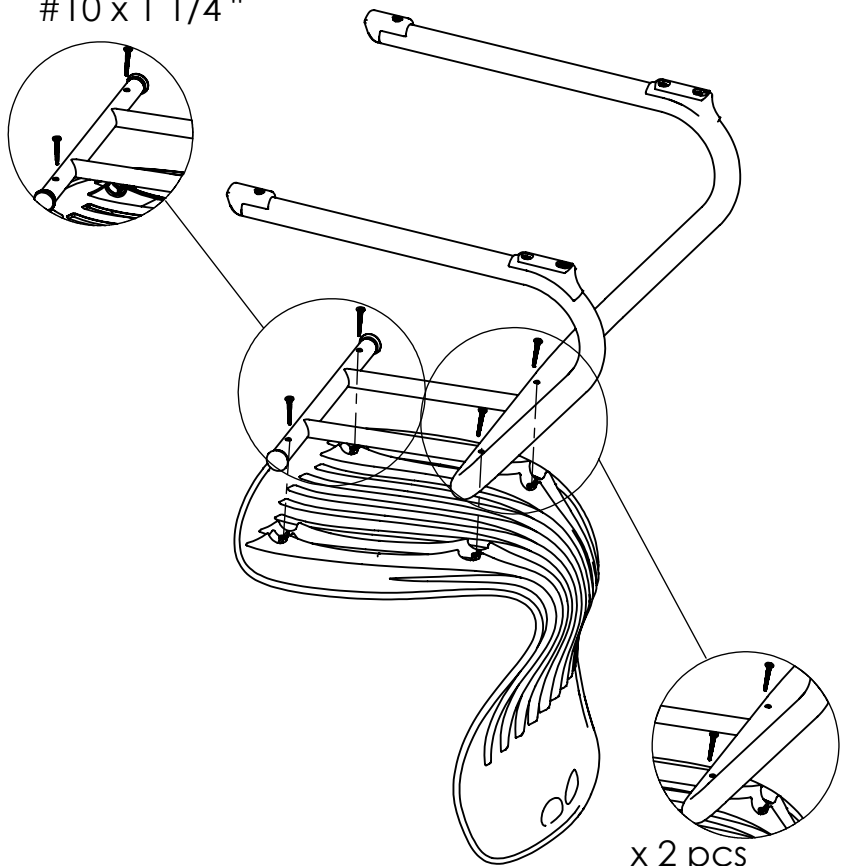

# Assembly Instruction

x 2 pcs  
Pan Head Screw  
#10 x 1 1/4"

x 2 pcs  
Pan Head Screw  
#10 x 1 1/2"

## Mata

model : G056\* NA A00 Z  
G055\* NA A00 Z