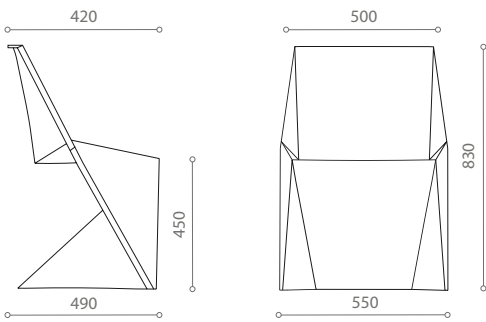

Appearance

A matt surface lends a pleasant texture to the angular surfaces.

Specification

One piece injection moulding of fiber-reinforced polypropylene with 2 year indoor UV resistance.

Model
86*NAA00NA

Color Options