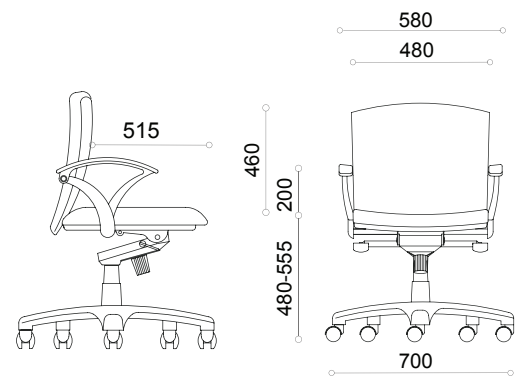

High-Back

E819 KT A13 M1

Mid-Back

E818 KT A13 M1

Low-Back

E817 KT A13 M1

Visitor

E811 NA A13 B

Evo: Options
Armrest

Die-cast Aluminium Armrest
(A13)

Mechanism

Knee Tilt
(KT)

Base

350 STD Base
(M1)

350 ALM Base (Polished)
(P)

350 ALM Base (Black)
(K)