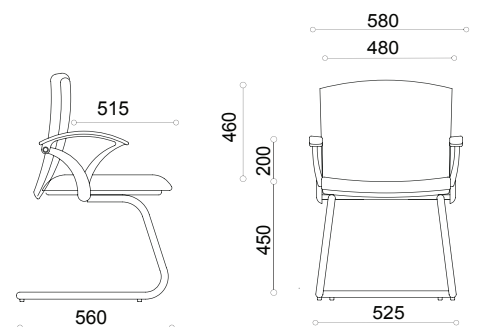

High-Back

E819 KT A13 M1

Mid-Back

E818 KT A13 M1

Low-Back

E817 KT A13 M1

Visitor

E811 NA A13 B

Evo: Options
Armrest

Die-cast Aluminium Armrest
(A13)

Mechanism

Knee Tilt
(KT)

Base

350 STD Base
(M1)

350 ALM Base (Polished)
(P)

350 ALM Base (Black)
(K)