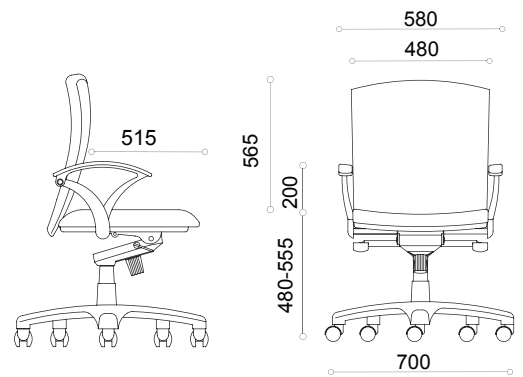

High-Back

E819 KT A13 M1

Mid-Back

E818 KT A13 M1

Low-Back

E817 KT A13 M1

Visitor

E811 NA A13 B

Evo: Options
Armrest

Die-cast Aluminium Armrest
(A13)

Mechanism

Knee Tilt
(KT)

Base

350 STD Base
(M1)

350 ALM Base (Polished)
(P)

350 ALM Base (Black)
(K)