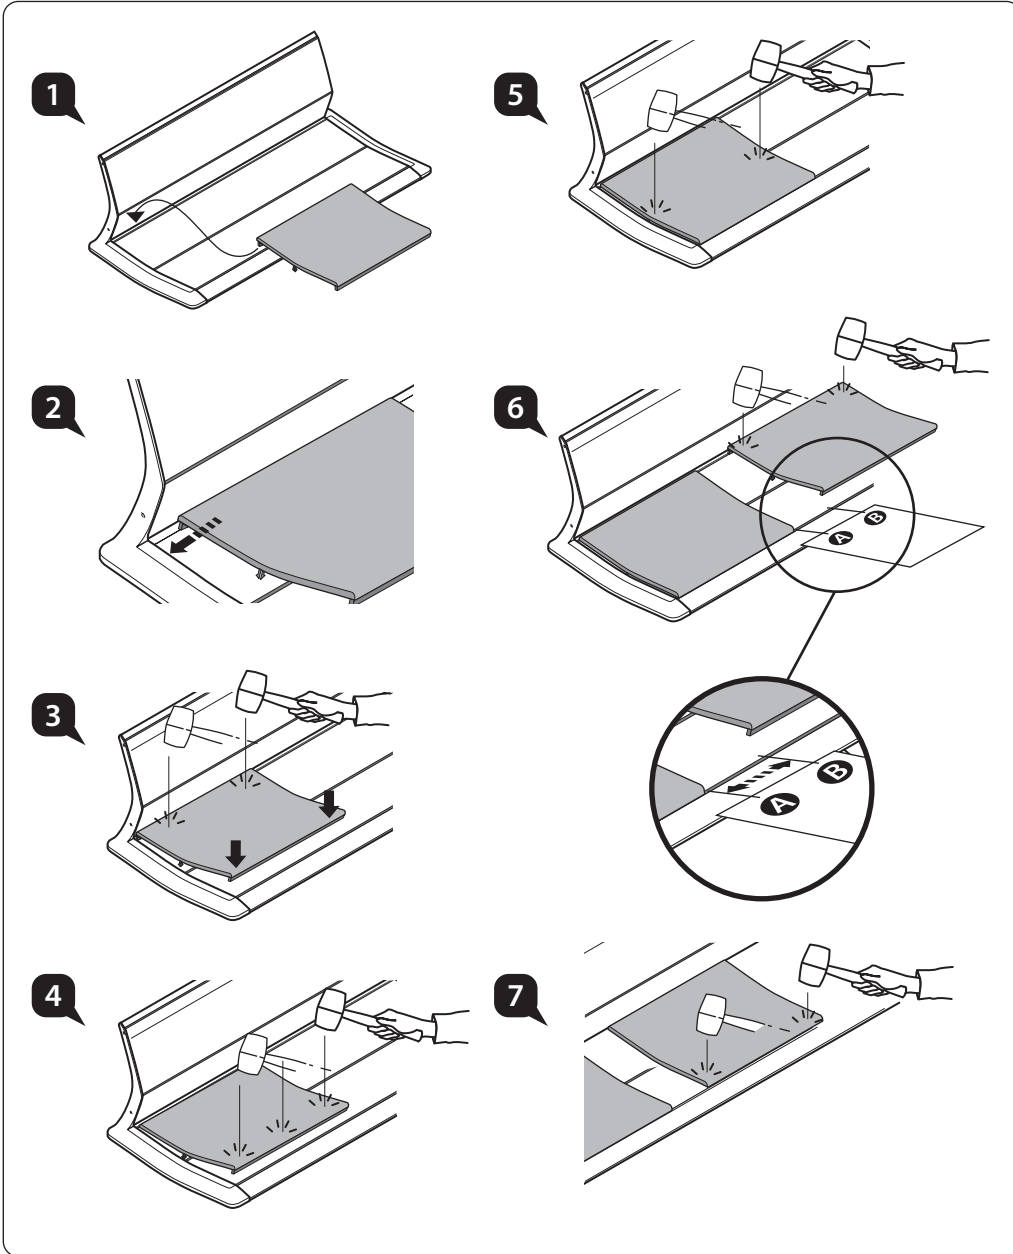

Assembly Instruction

MERRYFAIR®

Silver Surf

model: MSC471 SEAT

For reference:

pad A ← **A**

gap in between pad

B → pad B