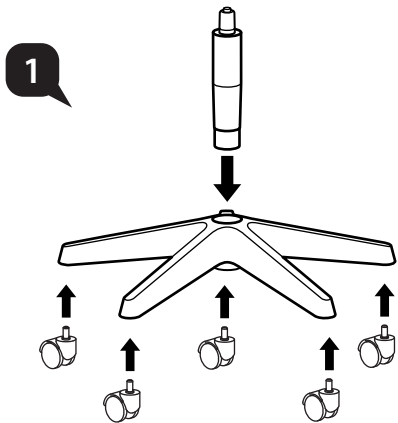

Assembly Instruction

User Instructions

- A** *Seat Height Adjustable*
Flip up lever on front-side to raise or lower seat. Adjust such that your feet are adequately supported on floor.

Pogo

model: 433* NA A40 N3