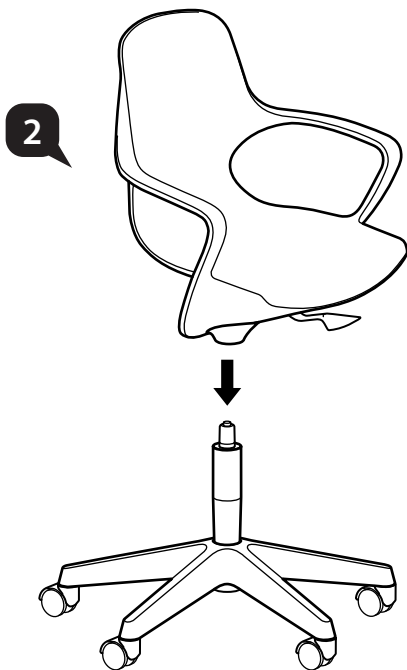

Assembly Instruction

User Instructions

- A** *Seat Height Adjustable*
Flip up lever on front-side to raise or lower seat. Adjust such that your feet are adequately supported on floor.

Pogo

model: 433* NA A40 N3