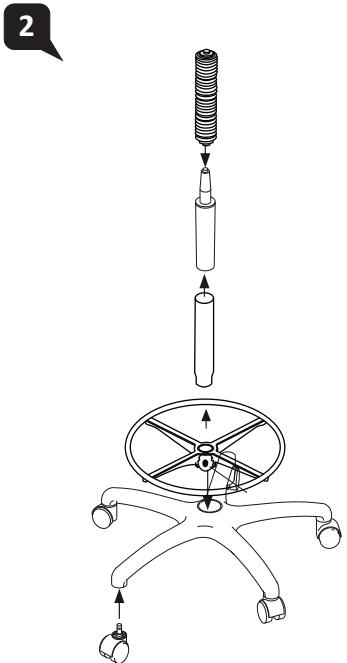

Assembly Instruction

User Instruction

MERRYFAIR.

Mata

Model : G056* HB A21 BB D1
G054* HB A21 BB D1

A

Seat Height Adjustable

Pull up lever on right-side to raise or lower seat. Adjust such that your feet are adequately supported on floor.