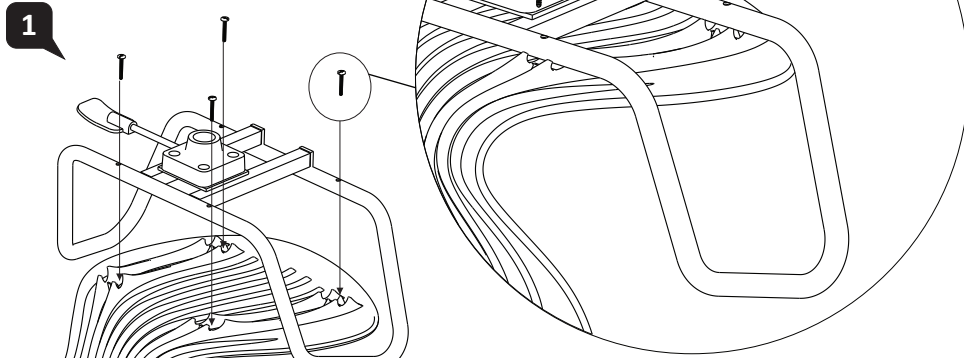

Assembly Instruction

User Instruction

MERRYFAIR.

Mata

Model : G056* HB A21 BB D1
G054* HB A21 BB D1

A

Seat Height Adjustable

Pull up lever on right-side to raise or lower seat. Adjust such that your feet are adequately supported on floor.