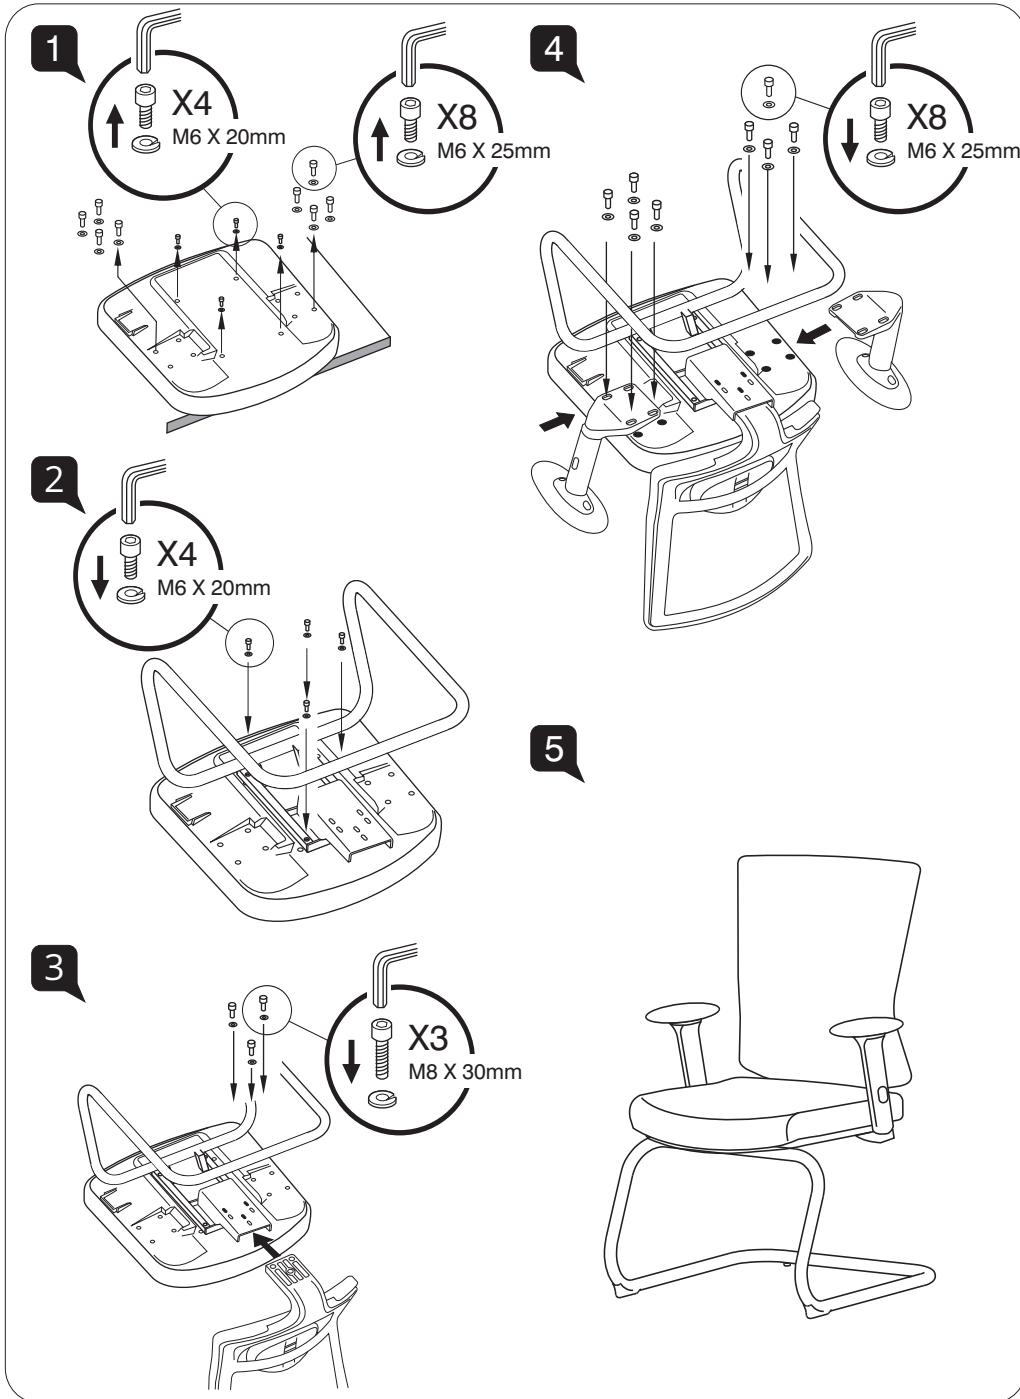

Assembly Instruction

FORTE Models 961 NA A69 B

User Instructions

- A Armrest Height**
Press the button and raise or lower the armrest. Adjust height to adequately support elbows to take strain off shoulders.
- B Armpad Angle**
Grasp armpads and rotate them inwards or outwards to adjust elbow support to suite specific tasks. An inward position works during keyboard use, while an outward position is recommended during mousing.
- C Armrest Depth**
Grasp armpads and push them forwards and backwards to suite your arm support.
- D Lumbar Height Adjustment**
Slide the lumbar support up or down for desired lumbar position.