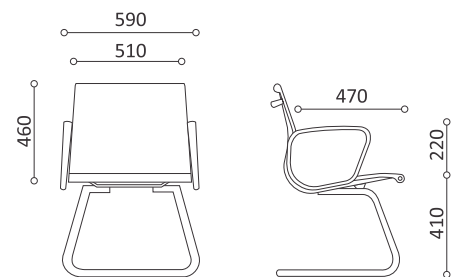

Visitor
571 NA A59 C
Mesh Upholstery