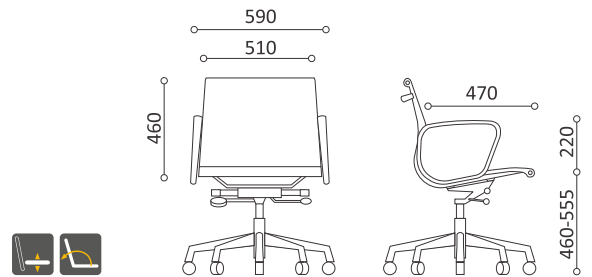

Padded Upholstery

**Visitor**

571 NA A59 C

Padded Upholstery

Pneumatic Seat
Height Adjustment

Knee tilt mechanism

High Back
579 TY A59 AB
Mesh Upholstery

Low Back
577 TY A59 AB
Mesh Upholstery