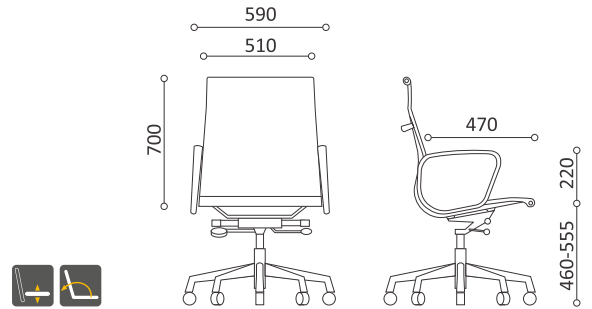

Padded Upholstery

**Visitor**

571 NA A59 C

Padded Upholstery

Pneumatic Seat
Height Adjustment

Knee tilt mechanism

High Back
579 TY A59 AB
Mesh Upholstery

Low Back
577 TY A59 AB
Mesh Upholstery