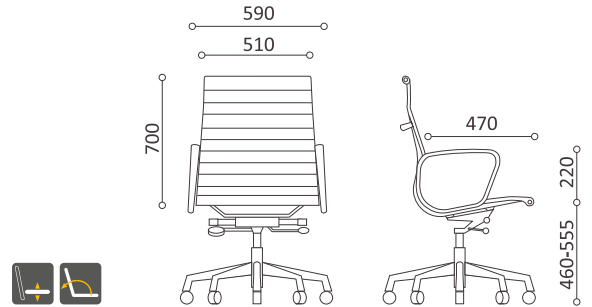

Flexibility

Wye's unique suspension construction is created by stretching a continuous piece of upholstery material tautly between the aluminium side frames, to give a firm, yet flexible support.

Wye swivel chair is available in 2 backrest heights, while a cantilever-leg visitor chair completes the range.

Armrests

Die-cast aluminium loop armrest in chrome-plated finish.

Base

5-prong metal base in chrome-plated finish. 50mm dual-wheel castors of moulded polyamide (nylon).

Backrest

Upholstery is offered in 2 choices, high-tensile polyester mesh or a thin leather padding. Side frame of die-cast aluminium in chrome-plated finish.

Mechanism

Backwards tilt mechanism can be regulated and locked in the forward most position; fully adjustable seat height via pneumatic spring.

High Back

579 TY A59 AB

Padded Upholstery

**Low Back**

577 TY A59 AB