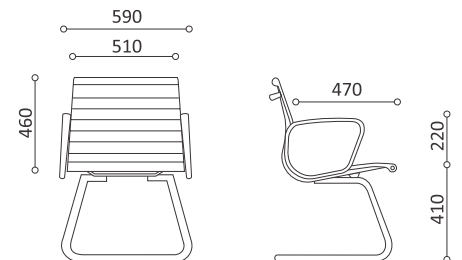

Pneumatic Seat
Height Adjustment

Knee tilt mechanism