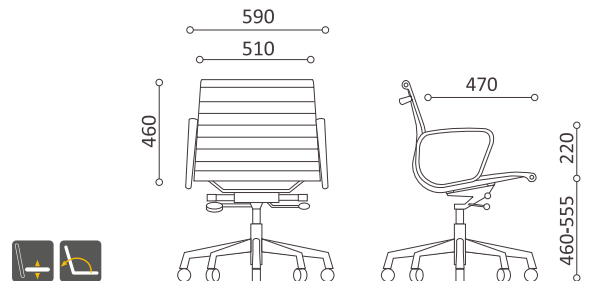

Visitor

571 NA A59 C

Padded Upholstery