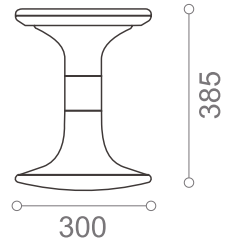

A 75mm extension collar for different height requirements.

Base

300mm diameter case with anti-slip TPE rubber for excellent floor grip.

Hanging Tab (Only available on 105 model)

Mogoo is also able to be hung on the table edges during floor maintenance.

12" Mogoo
1040GNAA00Y

1050PNAA00Y

15" Mogoo
1041GNAA00Y

1051PNAA00Y

18" Mogoo
1042GNAA00Y

1052PNAA00Y

21" Mogoo
1043GNAA00Y

1053PNAA00Y