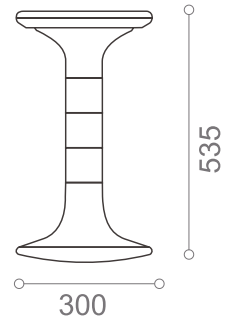

A 75mm extension collar for different height requirements.

Base

300mm diameter case with anti-slip TPE rubber for excellent floor grip.

Hanging Tab (Only available on 105 model)

Mogoo is also able to be hung on the table edges during floor maintenance.

12" Mogoo
1040GNAA00Y

1050PNAA00Y

15" Mogoo
1041GNAA00Y

1051PNAA00Y

18" Mogoo
1042GNAA00Y

1052PNAA00Y

21" Mogoo
1043GNAA00Y

1053PNAA00Y

Mogoo: Option
Padding

Round Shape
EPDM Padding

Octagon Shape
EPDM Padding

Cushion
Upholstery

Domed Cushion
Upholstery

Colour
Shell Colour Options

Pure White

Grey