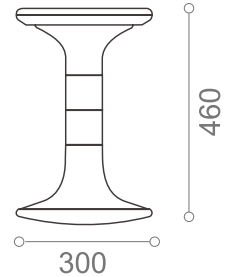

A 75mm extension collar for different height requirements.

Base

300mm diameter case with anti-slip TPE rubber for excellent floor grip.

Hanging Tab (Only available on 105 model)

Mogoo is also able to be hung on the table edges during floor maintenance.

12" Mogoo
1040GNAA00Y

1050PNAA00Y

15" Mogoo
1041GNAA00Y

1051PNAA00Y

18" Mogoo
1042GNAA00Y

1052PNAA00Y

21" Mogoo
1043GNAA00Y

1053PNAA00Y