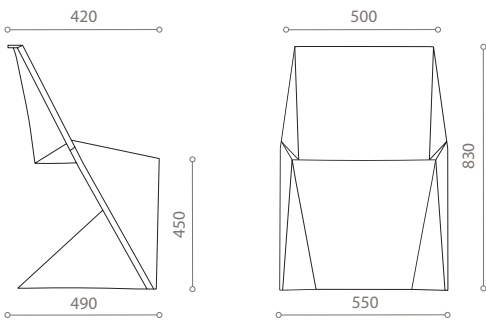

Appearance

A matt surface lends a pleasant texture to the angular surfaces.

Specification

One piece injection moulding of fiber-reinforced polypropylene with 2 year indoor UV resistance.

Model
86*NAA00NA

Color Options