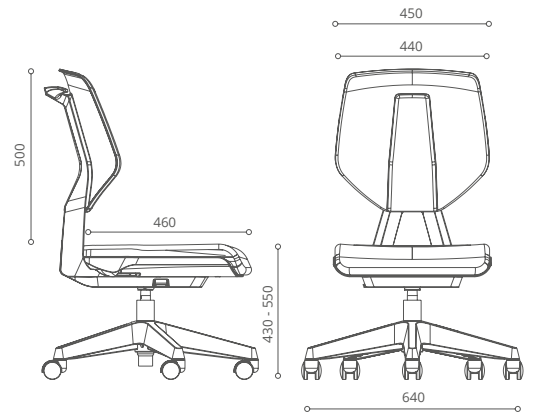

Base

Durable Five star N3 base.

3D Tilt
Mechanism

Pneumatic Seat
Height Adjustment

Design lives within the lines.
No one can say that this chair
appears “utilitarian”.

Swivel Chair
1167P NA A00 N3

Swivel 3D Tilt Chair
1167P H3 A00 N3