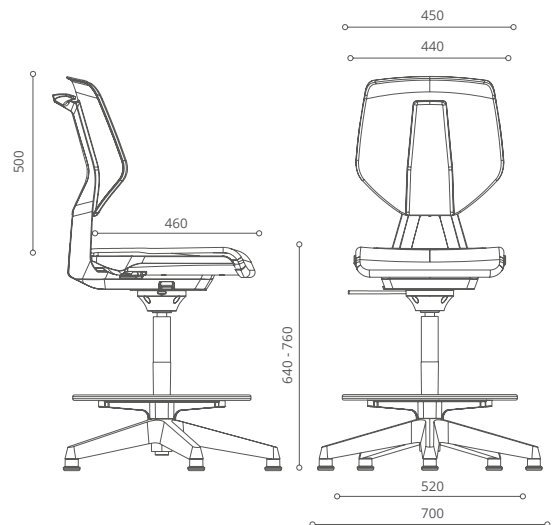

Swivel 3D Tilt High Chair
1167P H3 A00 N2 D2