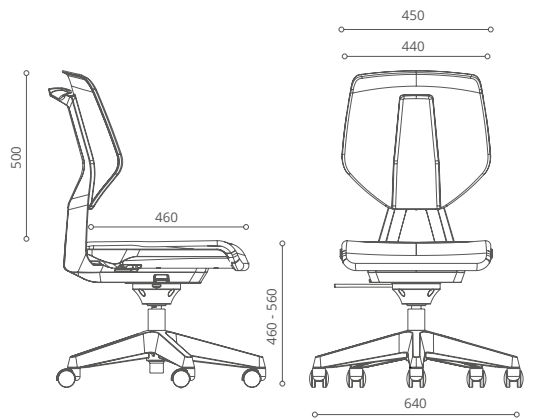

Base

Durable Five star N3 base.

3D Tilt
Mechanism

Pneumatic Seat
Height Adjustment

Design lives within the lines.
No one can say that this chair
appears “utilitarian”.

Swivel Chair
1167P NA A00 N3

Swivel 3D Tilt Chair
1167P H3 A00 N3