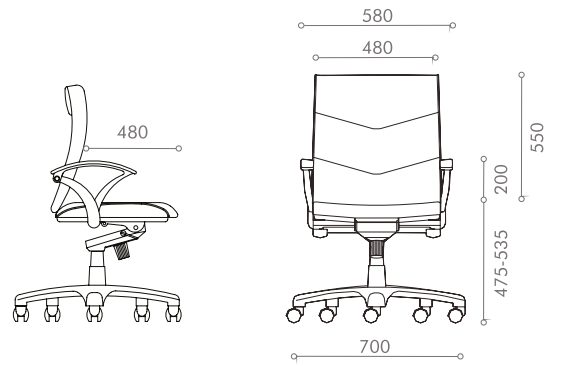

High-Back**P529 KT A13 M1****Mid-Back****P528 KT A13 M1****Low-Back****P527 KT A13 M1****Visitor****P521 NA A13 B**

High-Back**E819 KT A13 M1****Mid-Back****E818 KT A13 M1****Low-Back****E817 KT A13 M1****Visitor****E811 NA A13 B**

Evo: Options
Armrest

Die-cast Aluminium Armrest
(A13)

Mechanism

Knee Tilt
(KT)

Base

350 STD Base
(M1)

350 ALM Base (Polished)
(P)

350 ALM Base (Black)
(K)