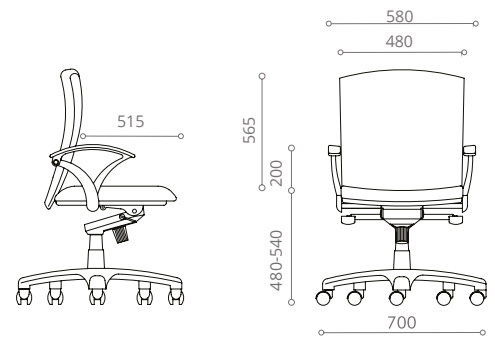

High-Back**P529 KT A13 M1****Mid-Back****P528 KT A13 M1****Low-Back****P527 KT A13 M1****Visitor****P521 NA A13 B**

High-Back**E819 KT A13 M1****Mid-Back****E818 KT A13 M1****Low-Back****E817 KT A13 M1****Visitor****E811 NA A13 B**

Evo: Options
Armrest

Die-cast Aluminium Armrest
(A13)

Mechanism

Knee Tilt
(KT)

Base

350 STD Base
(M1)

350 ALM Base (Polished)
(P)

350 ALM Base (Black)
(K)