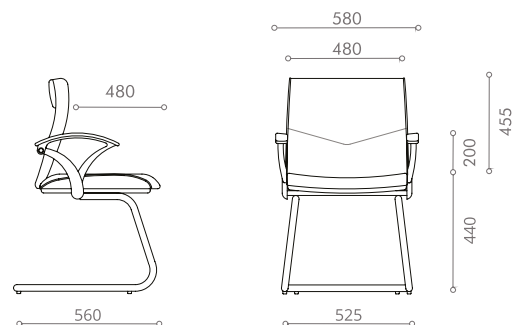

High-Back**P529 KT A13 M1****Mid-Back****P528 KT A13 M1****Low-Back****P527 KT A13 M1****Visitor****P521 NA A13 B**

High-Back**E819 KT A13 M1****Mid-Back****E818 KT A13 M1****Low-Back****E817 KT A13 M1****Visitor****E811 NA A13 B**

Evo: Options
Armrest

Die-cast Aluminium Armrest
(A13)

Mechanism

Knee Tilt
(KT)

Base

350 STD Base
(M1)

350 ALM Base (Polished)
(P)

350 ALM Base (Black)
(K)