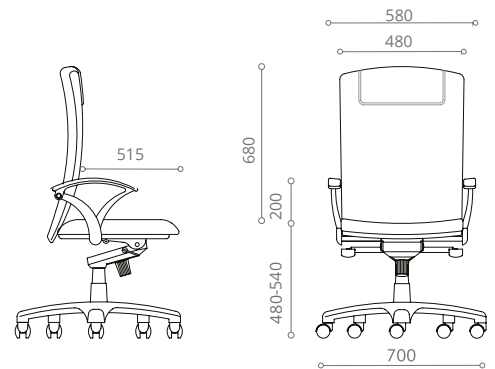

High-Back**P529 KT A13 M1****Mid-Back****P528 KT A13 M1****Low-Back****P527 KT A13 M1****Visitor****P521 NA A13 B**

High-Back**E819 KT A13 M1****Mid-Back****E818 KT A13 M1****Low-Back****E817 KT A13 M1****Visitor****E811 NA A13 B**

Evo: Options
Armrest

Die-cast Aluminium Armrest
(A13)

Mechanism

Knee Tilt
(KT)

Base

350 STD Base
(M1)

350 ALM Base (Polished)
(P)

350 ALM Base (Black)
(K)