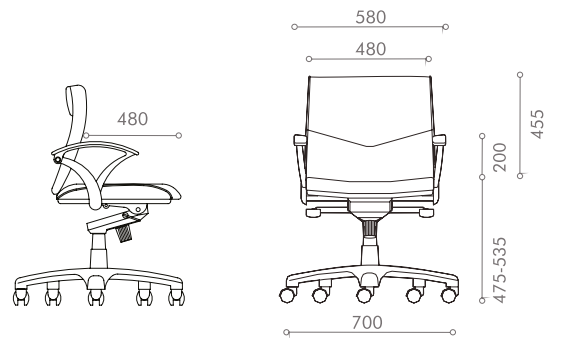

EVO

MERRYFAIR®

Seating Products

Seating Excellence at Work

Evo series features an elegant and innovative combination of metal and soft upholstery. It integrates a die-cast aluminium back supporter for enhancing support and firmness. A classic appearance and confident character give these chairs continuing appeal as executive and management chairs, as well as conference and other applications. With a refined profile, the stately design be fit and enhances today's demanding office interiors.

High-Back**P529 KT A13 M1****Mid-Back****P528 KT A13 M1****Low-Back****P527 KT A13 M1****Visitor****P521 NA A13 B**

High-Back**E819 KT A13 M1****Mid-Back****E818 KT A13 M1****Low-Back****E817 KT A13 M1****Visitor****E811 NA A13 B**

Evo: Options
Armrest

Die-cast Aluminium Armrest
(A13)

Mechanism

Knee Tilt
(KT)

Base

350 STD Base
(M1)

350 ALM Base (Polished)
(P)

350 ALM Base (Black)
(K)

Cantilever Base (Black)
(B)

Seat Features

Pneumatic Seat Height
Adjustment

Knee Tilt Mechanism

HEAD OFFICE & FACTORY

Merryfair Chair System Sdn Bhd
(Co. No. 86276-A)
No.2, Jalan Koporat 1/KU9,
Taman Perindustrian Meru,
42200 Klang, Selangor D.E., Malaysia.