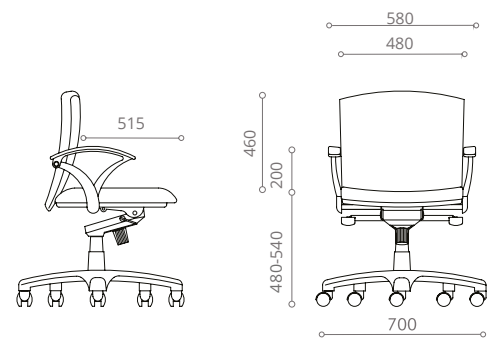

High-Back**P529 KT A13 M1****Mid-Back****P528 KT A13 M1****Low-Back****P527 KT A13 M1****Visitor****P521 NA A13 B**

High-Back**E819 KT A13 M1****Mid-Back****E818 KT A13 M1****Low-Back****E817 KT A13 M1****Visitor****E811 NA A13 B**

Evo: Options
Armrest

Die-cast Aluminium Armrest
(A13)

Mechanism

Knee Tilt
(KT)

Base

350 STD Base
(M1)

350 ALM Base (Polished)
(P)

350 ALM Base (Black)
(K)