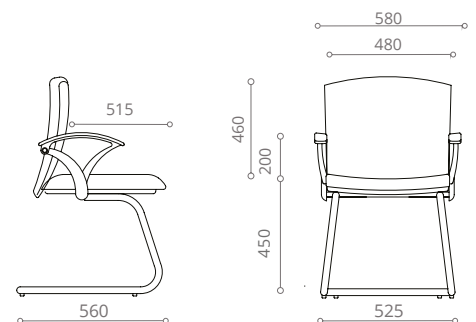

High-Back**P529 KT A13 M1****Mid-Back****P528 KT A13 M1****Low-Back****P527 KT A13 M1****Visitor****P521 NA A13 B**

High-Back**E819 KT A13 M1****Mid-Back****E818 KT A13 M1****Low-Back****E817 KT A13 M1****Visitor****E811 NA A13 B**

Evo: Options
Armrest

Die-cast Aluminium Armrest
(A13)

Mechanism

Knee Tilt
(KT)

Base

350 STD Base
(M1)

350 ALM Base (Polished)
(P)

350 ALM Base (Black)
(K)