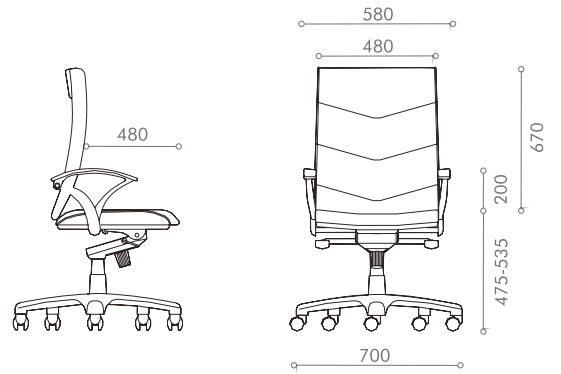

High-Back**P529 KT A13 M1****Mid-Back****P528 KT A13 M1****Low-Back****P527 KT A13 M1****Visitor****P521 NA A13 B**

High-Back**E819 KT A13 M1****Mid-Back****E818 KT A13 M1****Low-Back****E817 KT A13 M1****Visitor****E811 NA A13 B**

Evo: Options
Armrest

Die-cast Aluminium Armrest
(A13)

Mechanism

Knee Tilt
(KT)

Base

350 STD Base
(M1)

350 ALM Base (Polished)
(P)

350 ALM Base (Black)
(K)