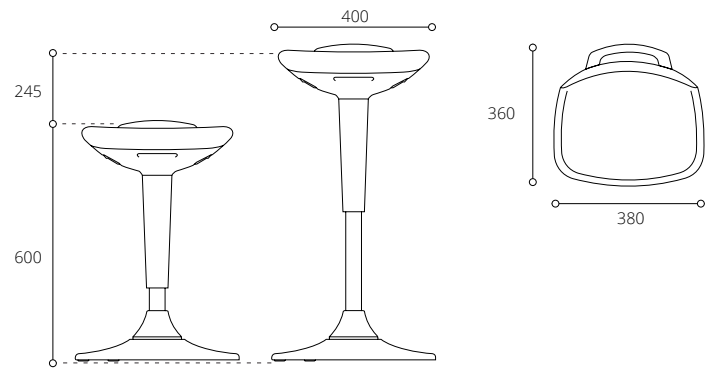

SWING

MERRYFAIR®

Seating Products

Neutral Spine

The 135° open hip angle helps to rock the pelvis forward, creating a neutrally stacked lumbar. This serves as the foundation of a healthy spine posture.

Fun & Function

Swing combines both play and function, for various types of spaces. Ideal for cafe areas, break room & gathering spaces.

Self-balancing

Swing regains neutral upright position when not in use.

Models

Model 307B NA A00 Y

Features

Base

A trumpet-shaped base further enhances Swing's sleek profile. An internal counter weight provides self-stabilizing action, while a soft elastomer sole grips different types of floor surfaces.

Seat Height Adjustment

Seat height buttons easily access under the seat. Height is controlled by a gas spring which is hidden by a cylindrical cover to give Swing a single continuous form.

Handle

Sturdy handle for moving chair around.