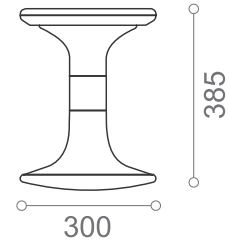

Mogoo users (Mogoobers) range from kids to fun-loving adults. We offer 4 different sizes to accomodate all those in between.

Seat

Padded with EPDM foam with optional 4 eye-catching colour rings.

Height Extendable Body

A 75mm extension collar for different height requirements.

Base

300mm diameter case with anti-slip TPE rubber for excellent floor grip.

12" Mogoo
1040GNAA00Y

1040PNAA00Y

15" Mogoo
1041GNAA00Y

1041PNAA00Y

18" Mogoo
1042GNAA00Y