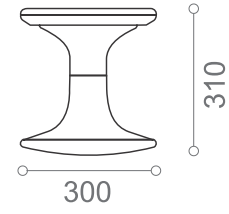

A 75mm extension collar for different height requirements.

Base

300mm diameter case with anti-slip TPE rubber for excellent floor grip.

12" Mogoo
1040GNAA00Y

1040PNAA00Y

15" Mogoo
1041GNAA00Y

1041PNAA00Y

18" Mogoo
1042GNAA00Y