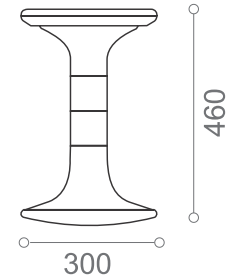

1042PNAA00Y

Mogoo: Option
Padding

Colour
Shell Colour Options

Seat Ring Colour Options