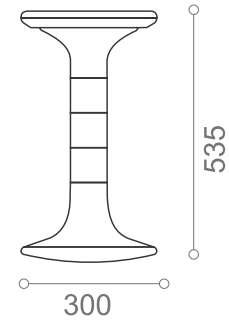

1043PNAA00Y

Mogoo: Option
Padding

Colour
Shell Colour Options

Seat Ring Colour Options